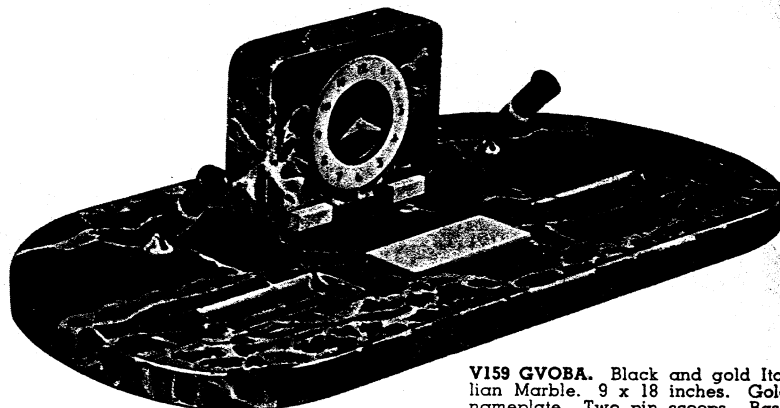

V159 GVOBA. Black and gold Italian Marble. 9 x 18 inches. Gold nameplate. Two pin scoops. Base only with two LIFETIME Pens $50.00.

V159-559 GOLAZ. Base and clock combination with Seth Thomas 8-day movement as illustrated with two LIFETIME Pens $67.50.